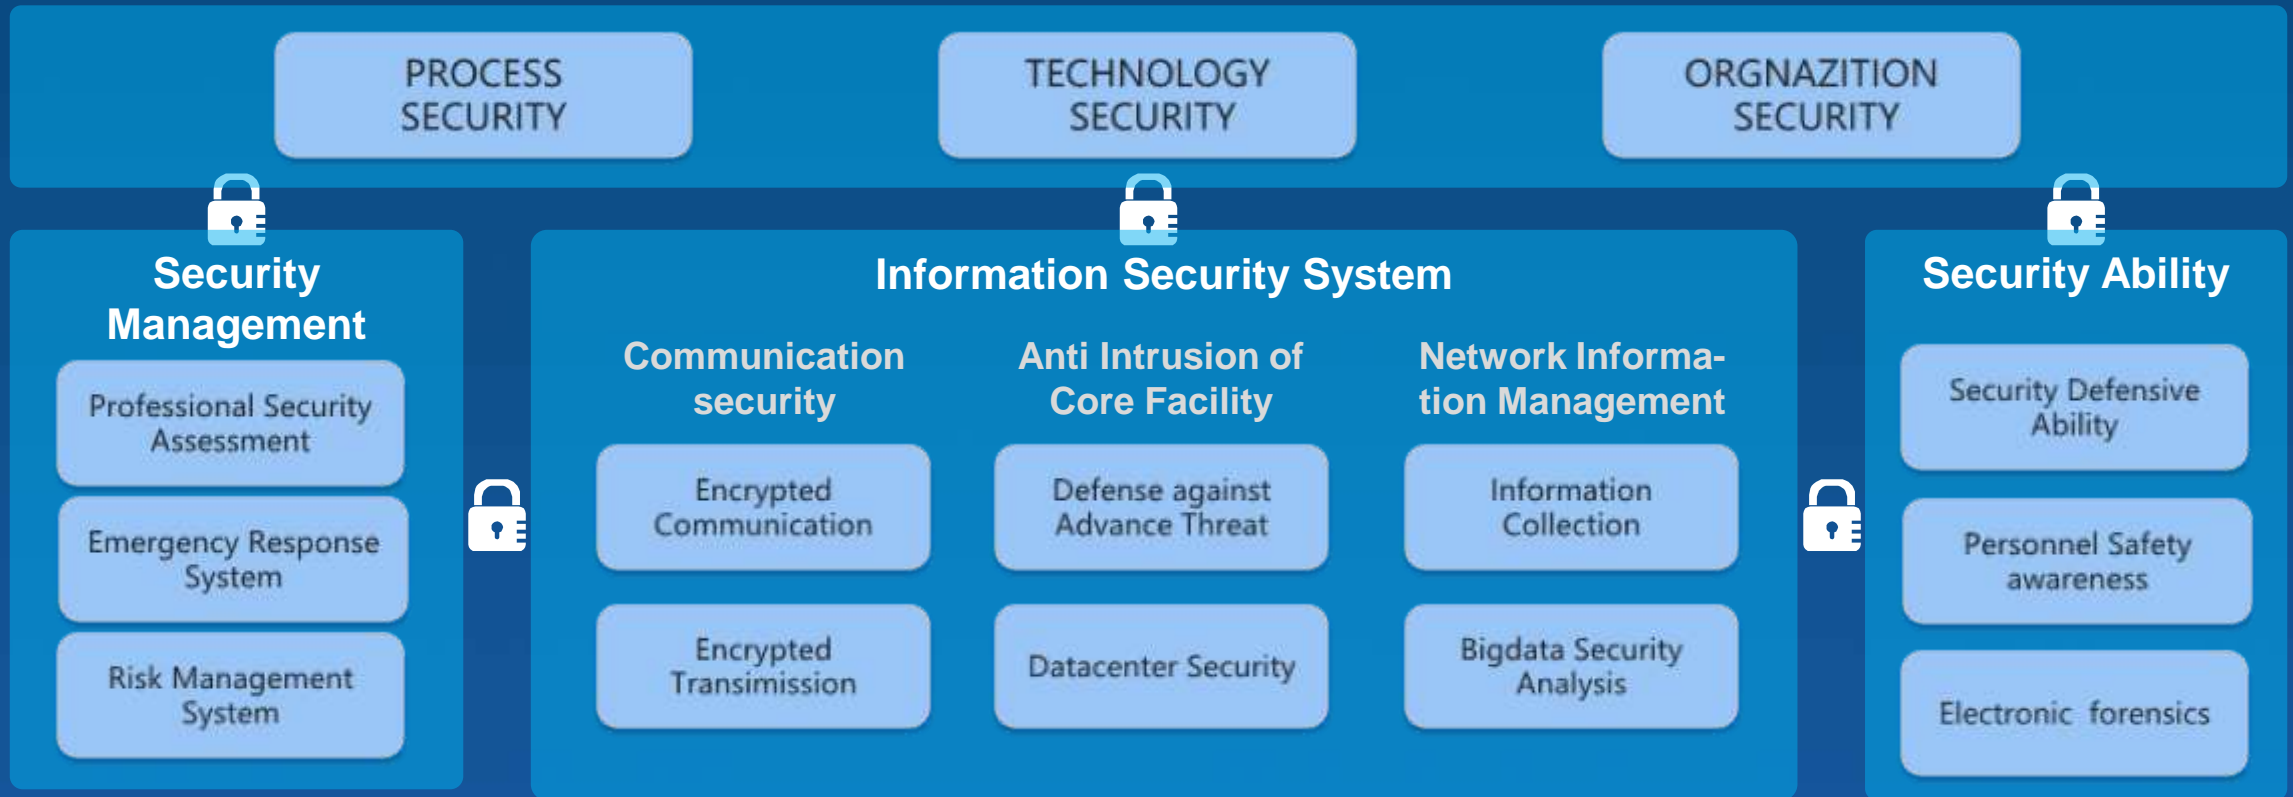

A Smarter Nation consists of multiple agencies & enterprises who collect & share information to make informed decisions and ensure the citizens are informed and aware

Smart Nation

Smart Nation TOP-DOWN Design

Smart Nation Logical Infrastructure

Security, Make Smart Nation Possible

Smart City

Operation and Management Center

Safe City: Manage the uncertain threats

Flood

Law case/Riot

Fire disaster

Traffic Disaster

Border clash

Safe city

Disaster warning

Safe special area

Command center
(CAD+GIS+CCTV)

Telepresence collaboration
(Video conference +CCTV)

Case Video Analysis
(HD videos +Business intelligent)

Wired & Wireless

1st Visible Trunking

Cloud Data Center

Big Data Platform

Before the incident

Smart Sensing

Omni Protection

- Video Prevention
- Intelligent Early - Warning