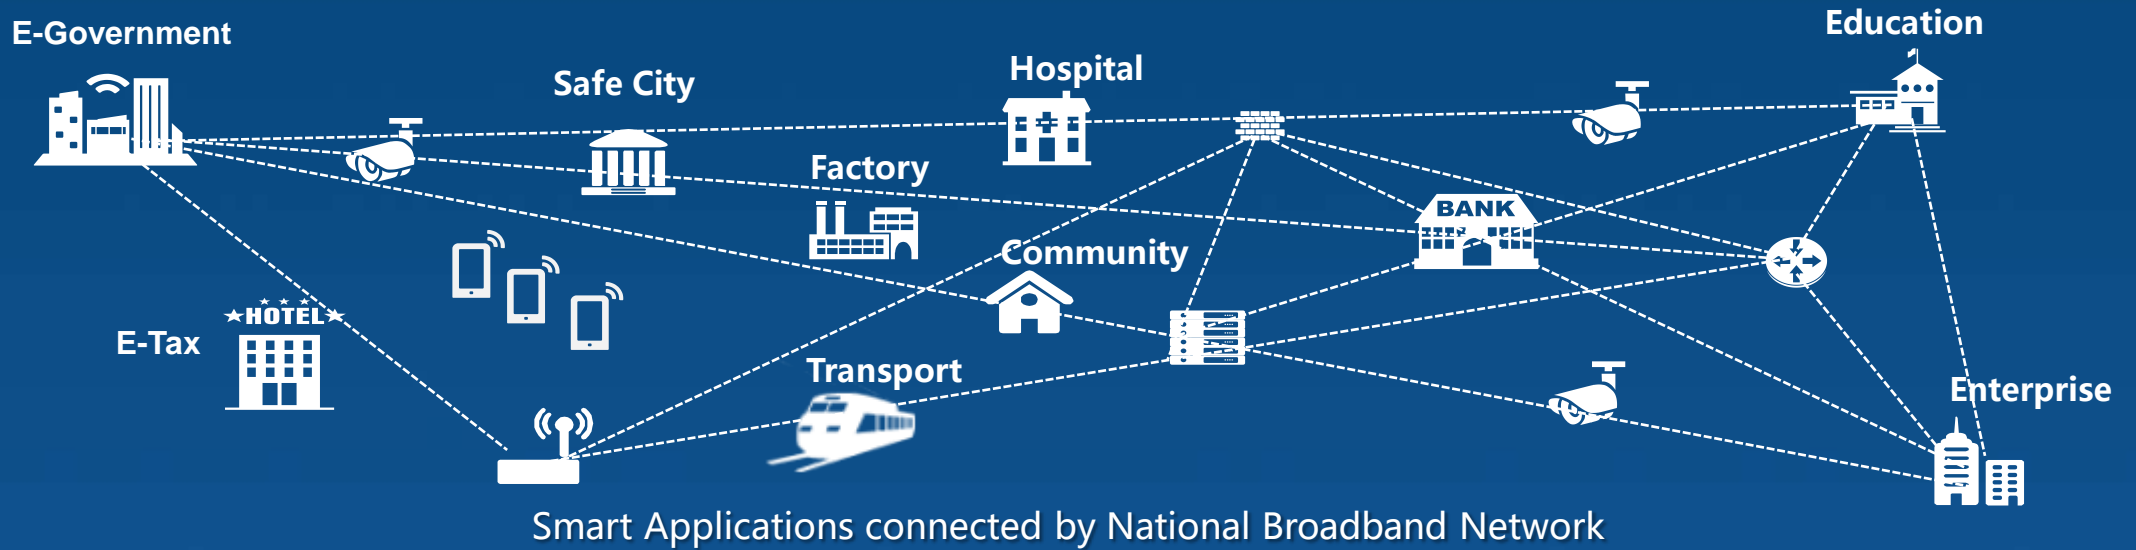

Smarter Nation

Luis Guillot, CTO of Huawei Latin America EBG

LEADING NEW ICT

Smarter Nation

Touches all aspects of life

Source : impact of broadband on the economy, ITU

How to make Smarter and Elastic?

Smart Nation likes a Body

A Smarter Nation consists of multiple agencies & enterprises who collect & share information to make informed decisions and ensure the citizens are informed and aware

Smart Nation

Smart Nation TOP-DOWN Design

Traffic Disaster

Border clash

Safe city

Disaster warning

Safe special area

Command center
(CAD+GIS+CCTV)

Telepresence collaboration
(Video conference +CCTV)

Case Video Analysis
(HD videos +Business intelligent)

Colombia ITS: PPP Mode, authorize FCM to build and Operate for all small and medium municipalities over the country

- **Authorization from Gov.:** To FCM for nation wide S&M municipalities for traffic management, **Traffic Violation Penalty is the key**
- **Politic Appeal:** Rule driving behavior, relieve traffic congestion, reduce traffic accidents and pollution
- **Introduce operators for JVC** thru bidding process
 - Review and correct violation
 - Capture violation on road
 - Violation complain and appeal