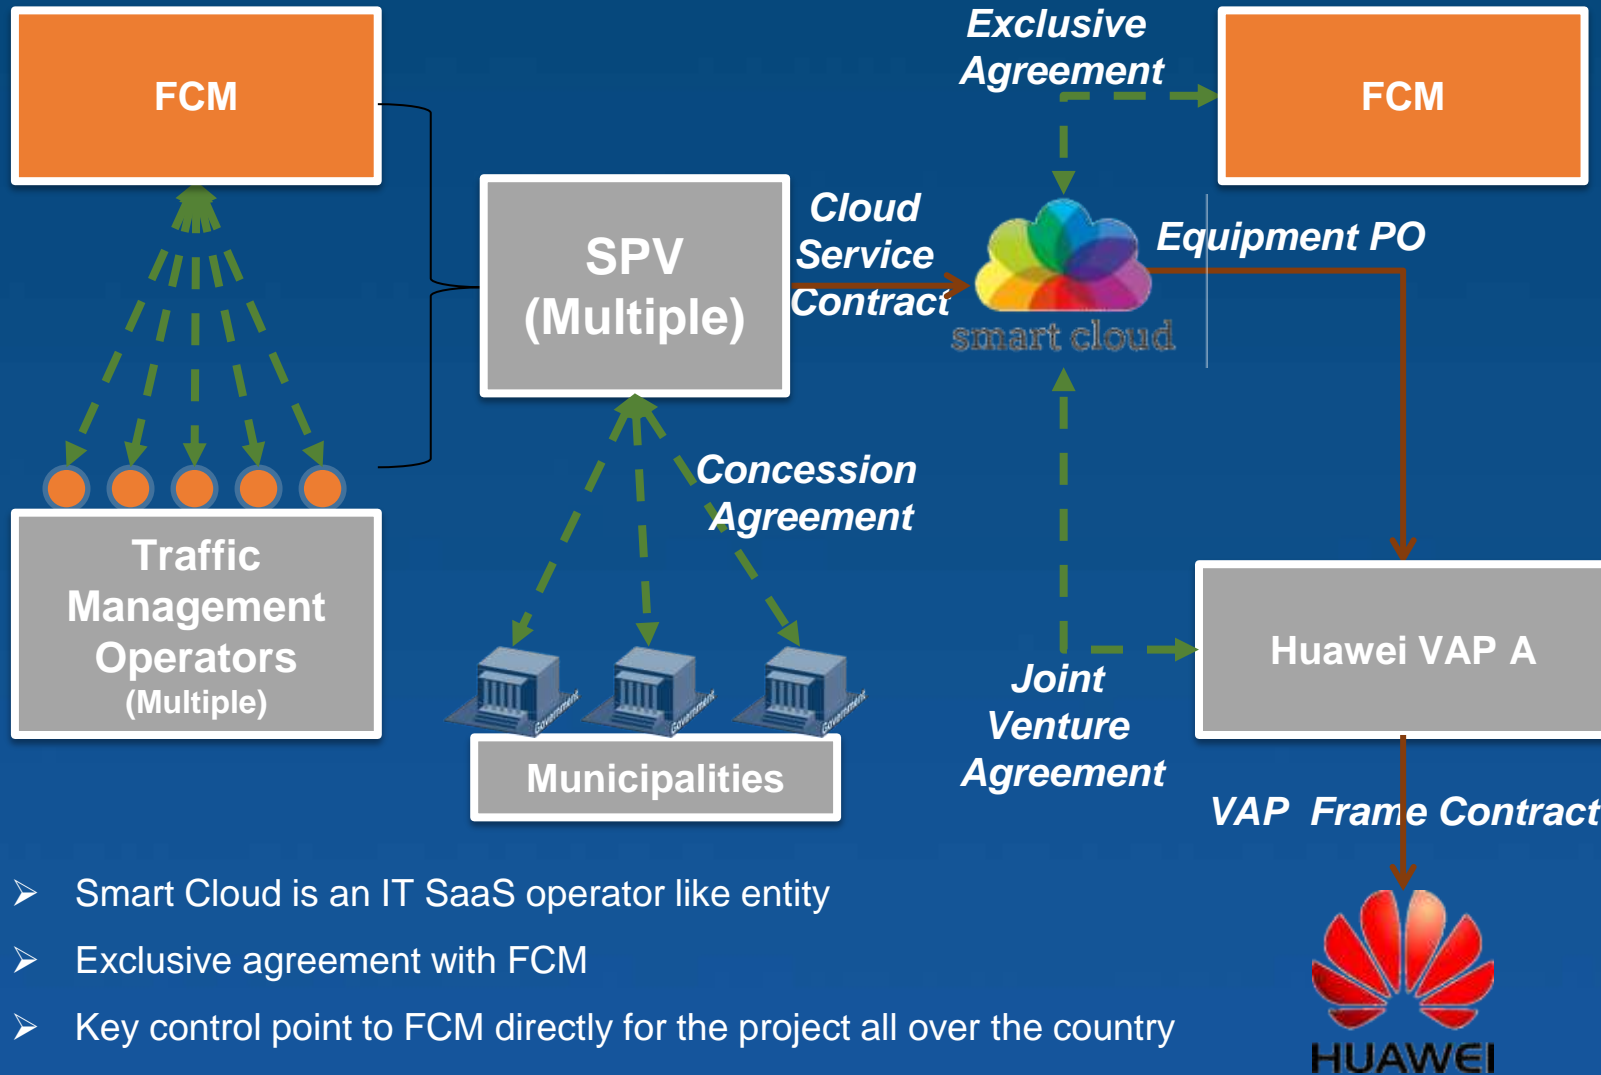

Colombia ITS: PPP Mode, authorize FCM to build and Operate for all small and medium municipalities over the country

- **Authorization from Gov.:** To FCM for nation wide S&M municipalities for traffic management, **Traffic Violation Penalty is the key**
- **Politic Appeal:** Rule driving behavior, relieve traffic congestion, reduce traffic accidents and pollution
- **Introduce operators for JVC** thru bidding process
  - Review and correct violation
  - Capture violation on road
  - Violation complain and appeal

  Note: Violation ticket is final approved by TA
- **Construction unified, Operation together:** Create a new company, SmartCloud, for unified construction:
  - Rent facilities to SPVs

- Smart Cloud is an IT SaaS operator like entity
- Exclusive agreement with FCM
- Key control point to FCM directly for the project all over the country