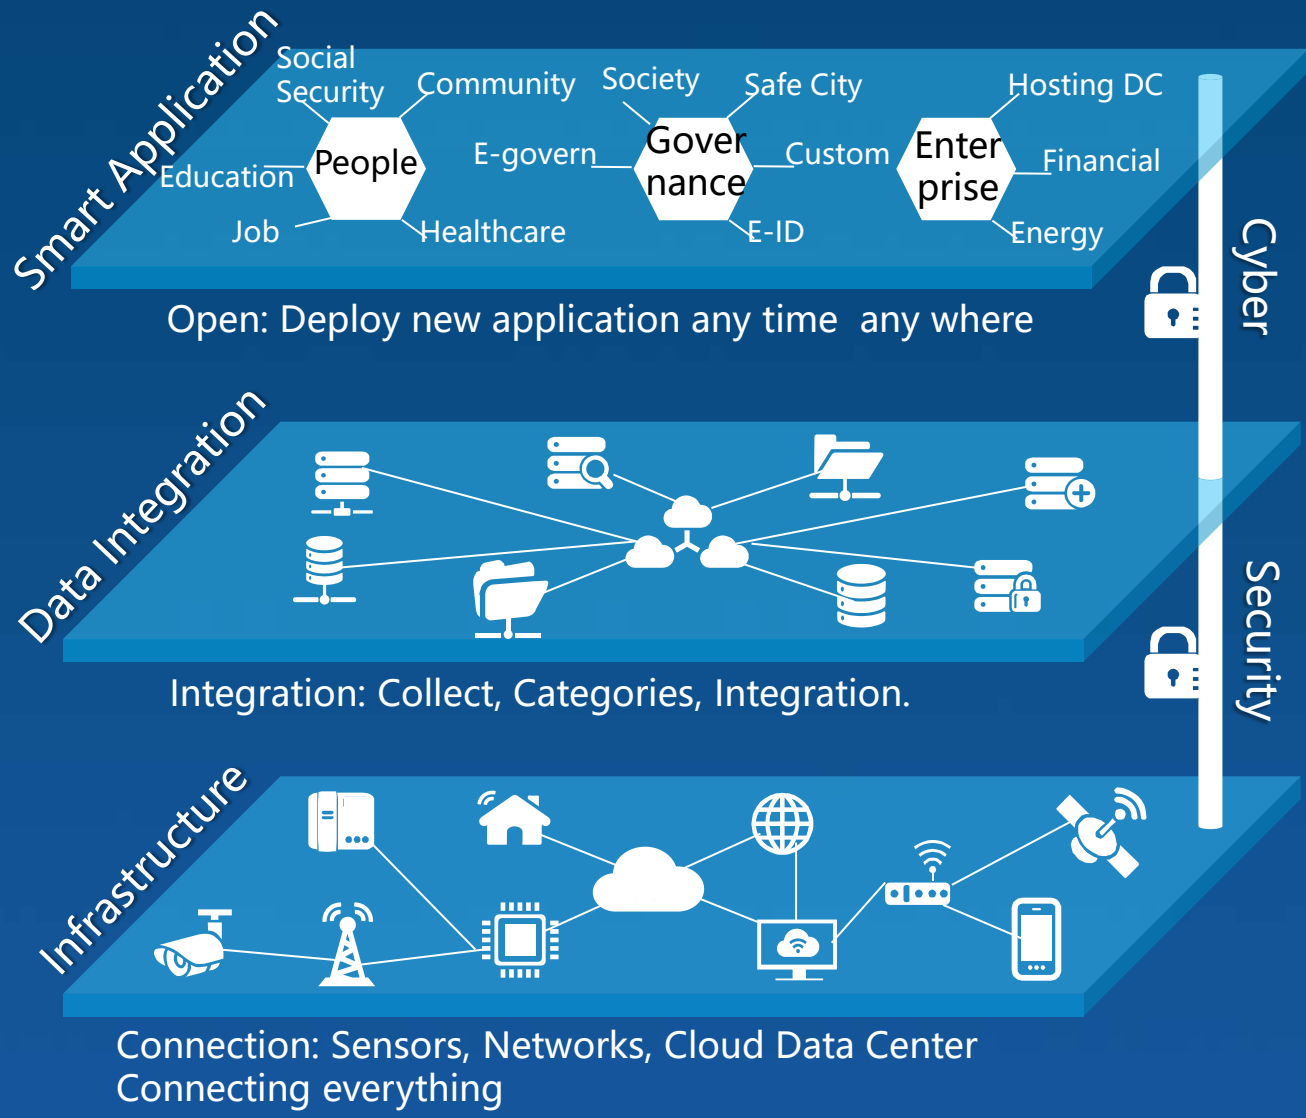

Smarter Nation

Luis Guillot, CTO of Huawei Latin America EBG

LEADING NEW ICT

Smarter Nation

Touches all aspects of life

Source : impact of broadband on the economy, ITU

How to make Smarter and Elastic?

Smart Nation likes a Body

A Smarter Nation consists of multiple agencies & enterprises who collect & share information to make informed decisions and ensure the citizens are informed and aware

Smart Nation

Smart Nation TOP-DOWN Design

Traffic Disaster

Border clash

Safe city

Disaster warning

Safe special area

Command center
(CAD+GIS+CCTV)

Telepresence collaboration
(Video conference +CCTV)

Case Video Analysis
(HD videos +Business intelligent)

Network Structure

Metro

Centralized Operation

Captive Portal Pages

Data Analysis

Advertising Push

Application Servers

RADIUS