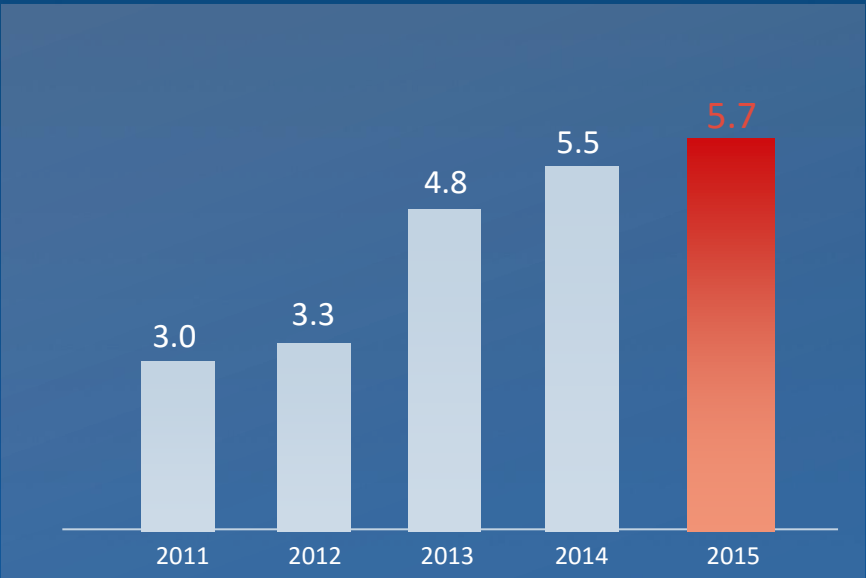

Operating Profit

CNY is the company's functional currency. The USD figures are converted based on the exchange rate at the end of the corresponding year.
Exchange rate: US$1 = CNY6.4927