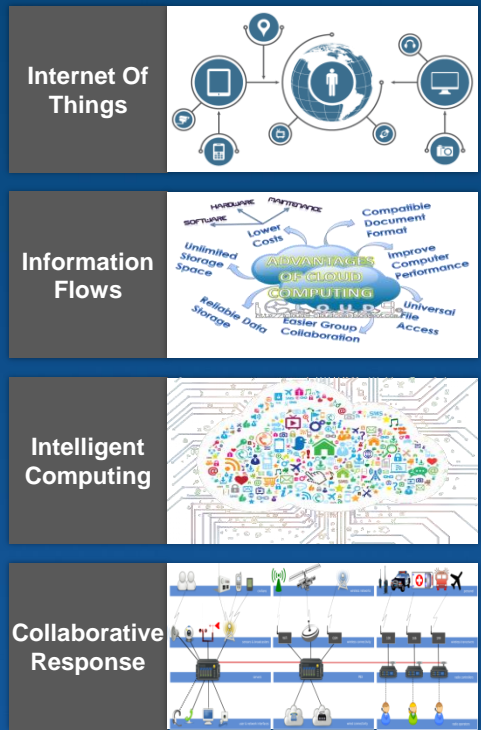

# Integrated Governance Facilitates Smart City Transformation

Traditional Operating Model

New Integrated Operating Model

Sourcing: BSI PAS 181:2014 Smart city framework – Guide to establishing strategies for smart cities and communities

# Huawei positioned as a Smart City Enabler

*Urban Development, Security & Sustainability*

ICT Infrastructure

*Social Development Communities, Villages, Citizens*