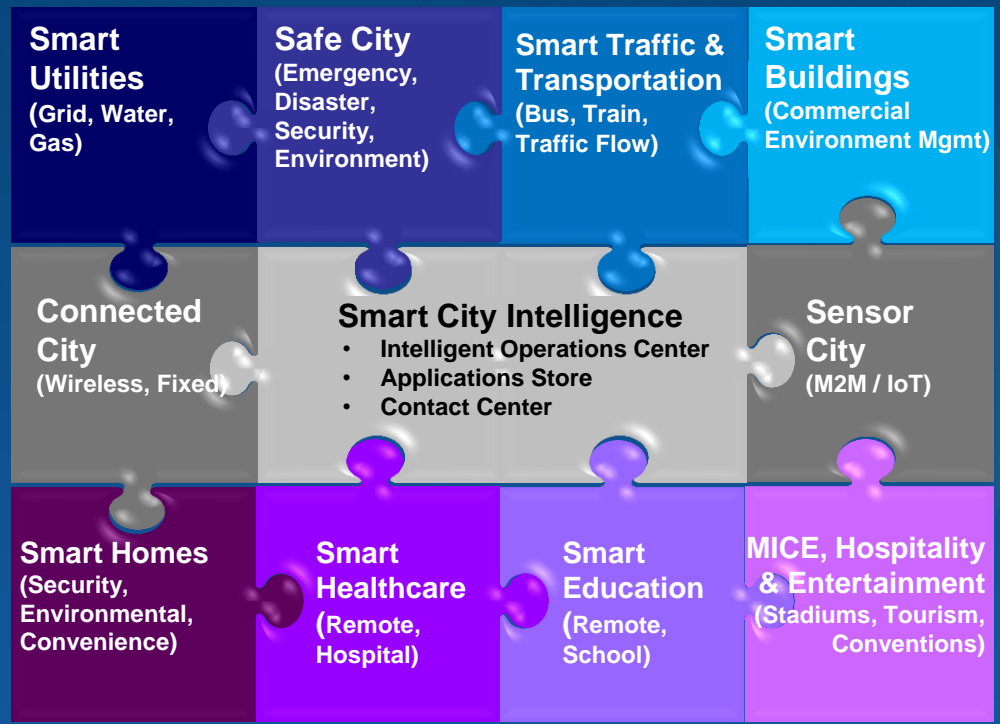

### Security

- Life Security
- Property Security
- Family Safety
- Traffic Safety

# Integrated Governance Facilitates Smart City Transformation

Traditional Operating Model

New Integrated Operating Model

Sourcing: BSI PAS 181:2014 Smart city framework – Guide to establishing strategies for smart cities and communities

# Huawei positioned as a Smart City Enabler

*Urban Development, Security & Sustainability*

ICT Infrastructure

*Social Development Communities, Villages, Citizens*

# Search & Enterprise Integration, Traffic, Applications, Business Process

Utility

Police

Healthcare

Traffic

Education

Enterprises

Transport