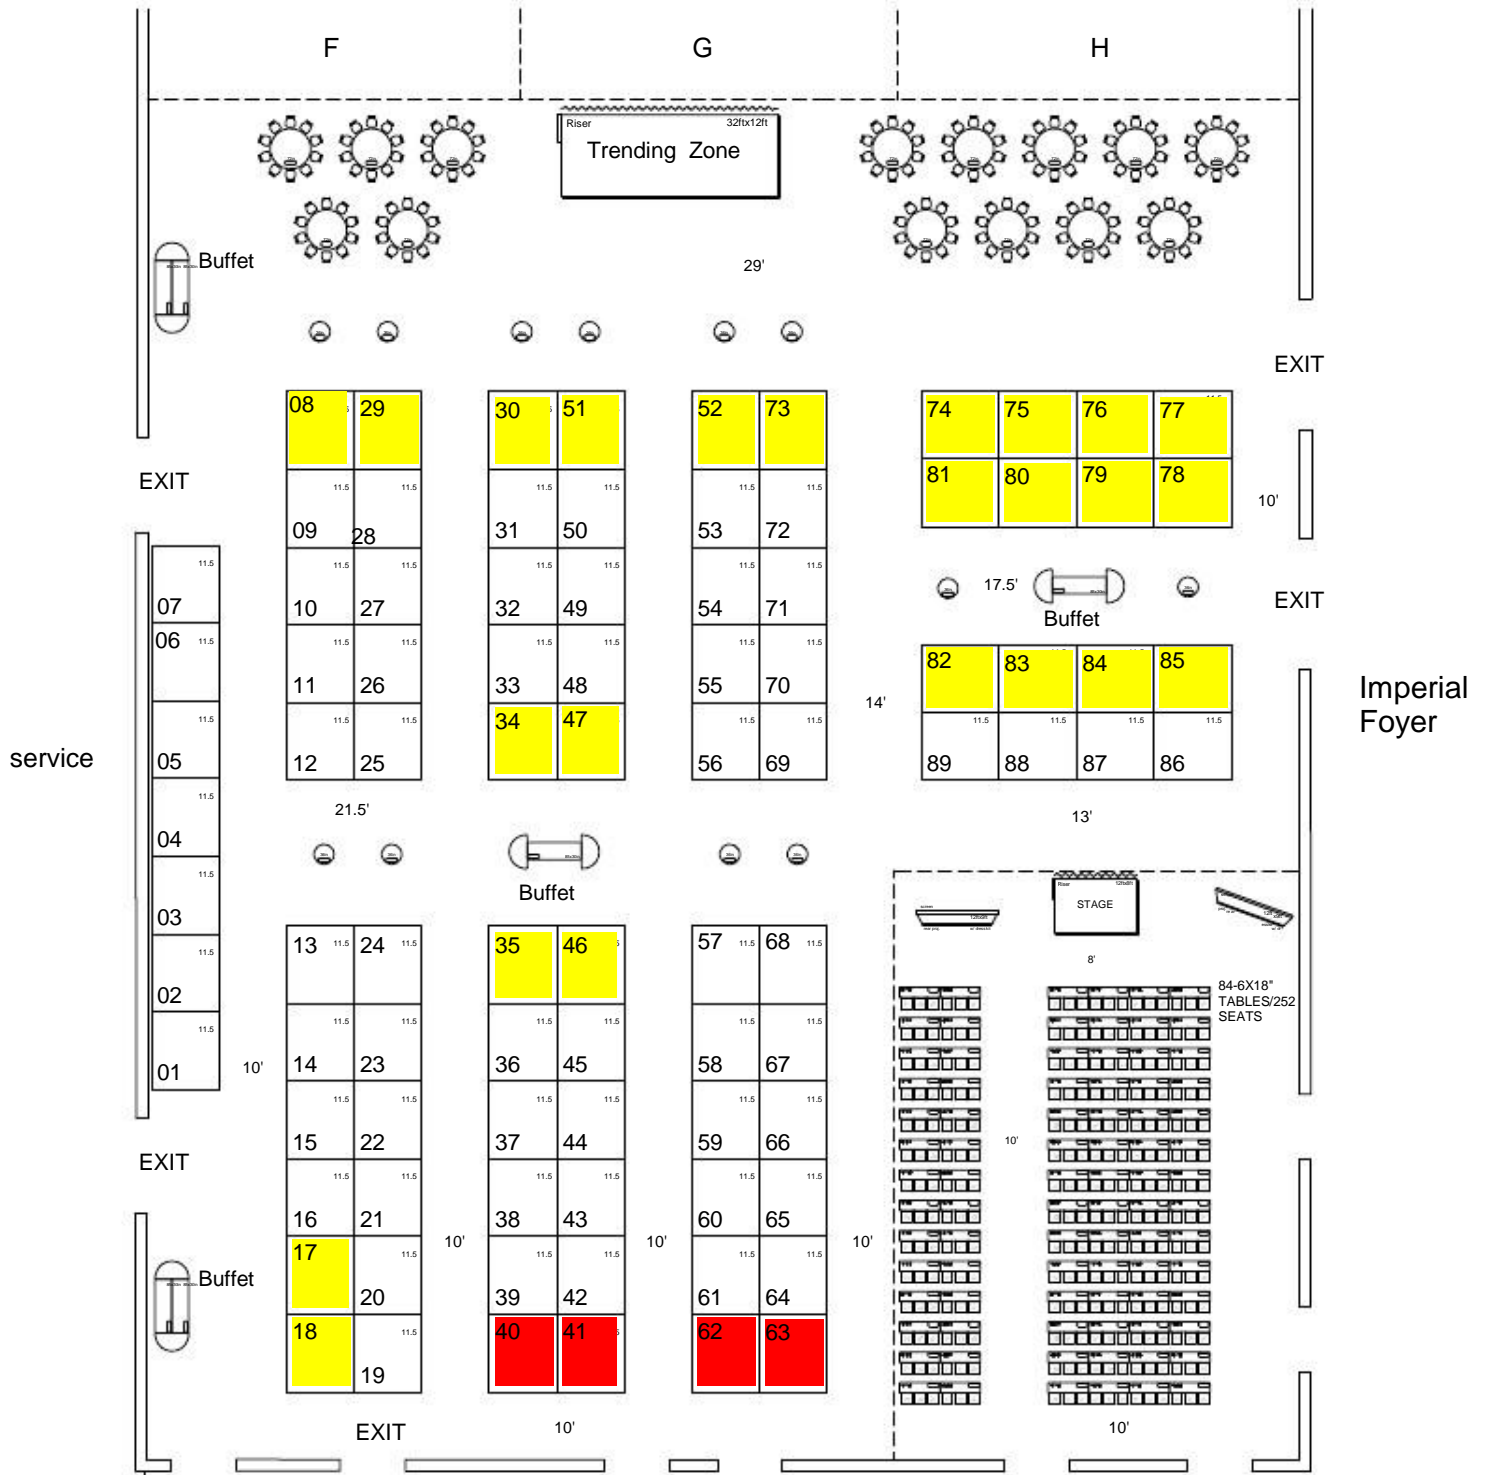

Canto 2014  
 August 10-13, 2014  
 Atlantis Paradise Island . Paradise Island, Bahamas

**ENTRANCE**

Imperial Foyer West

Rev. 3/26/14

Imperial Ballroom  
 A/B/E & Airwall corridors  
 89-10x11.5 booths

Ceiling Height 26'  
 Aisle widths as noted