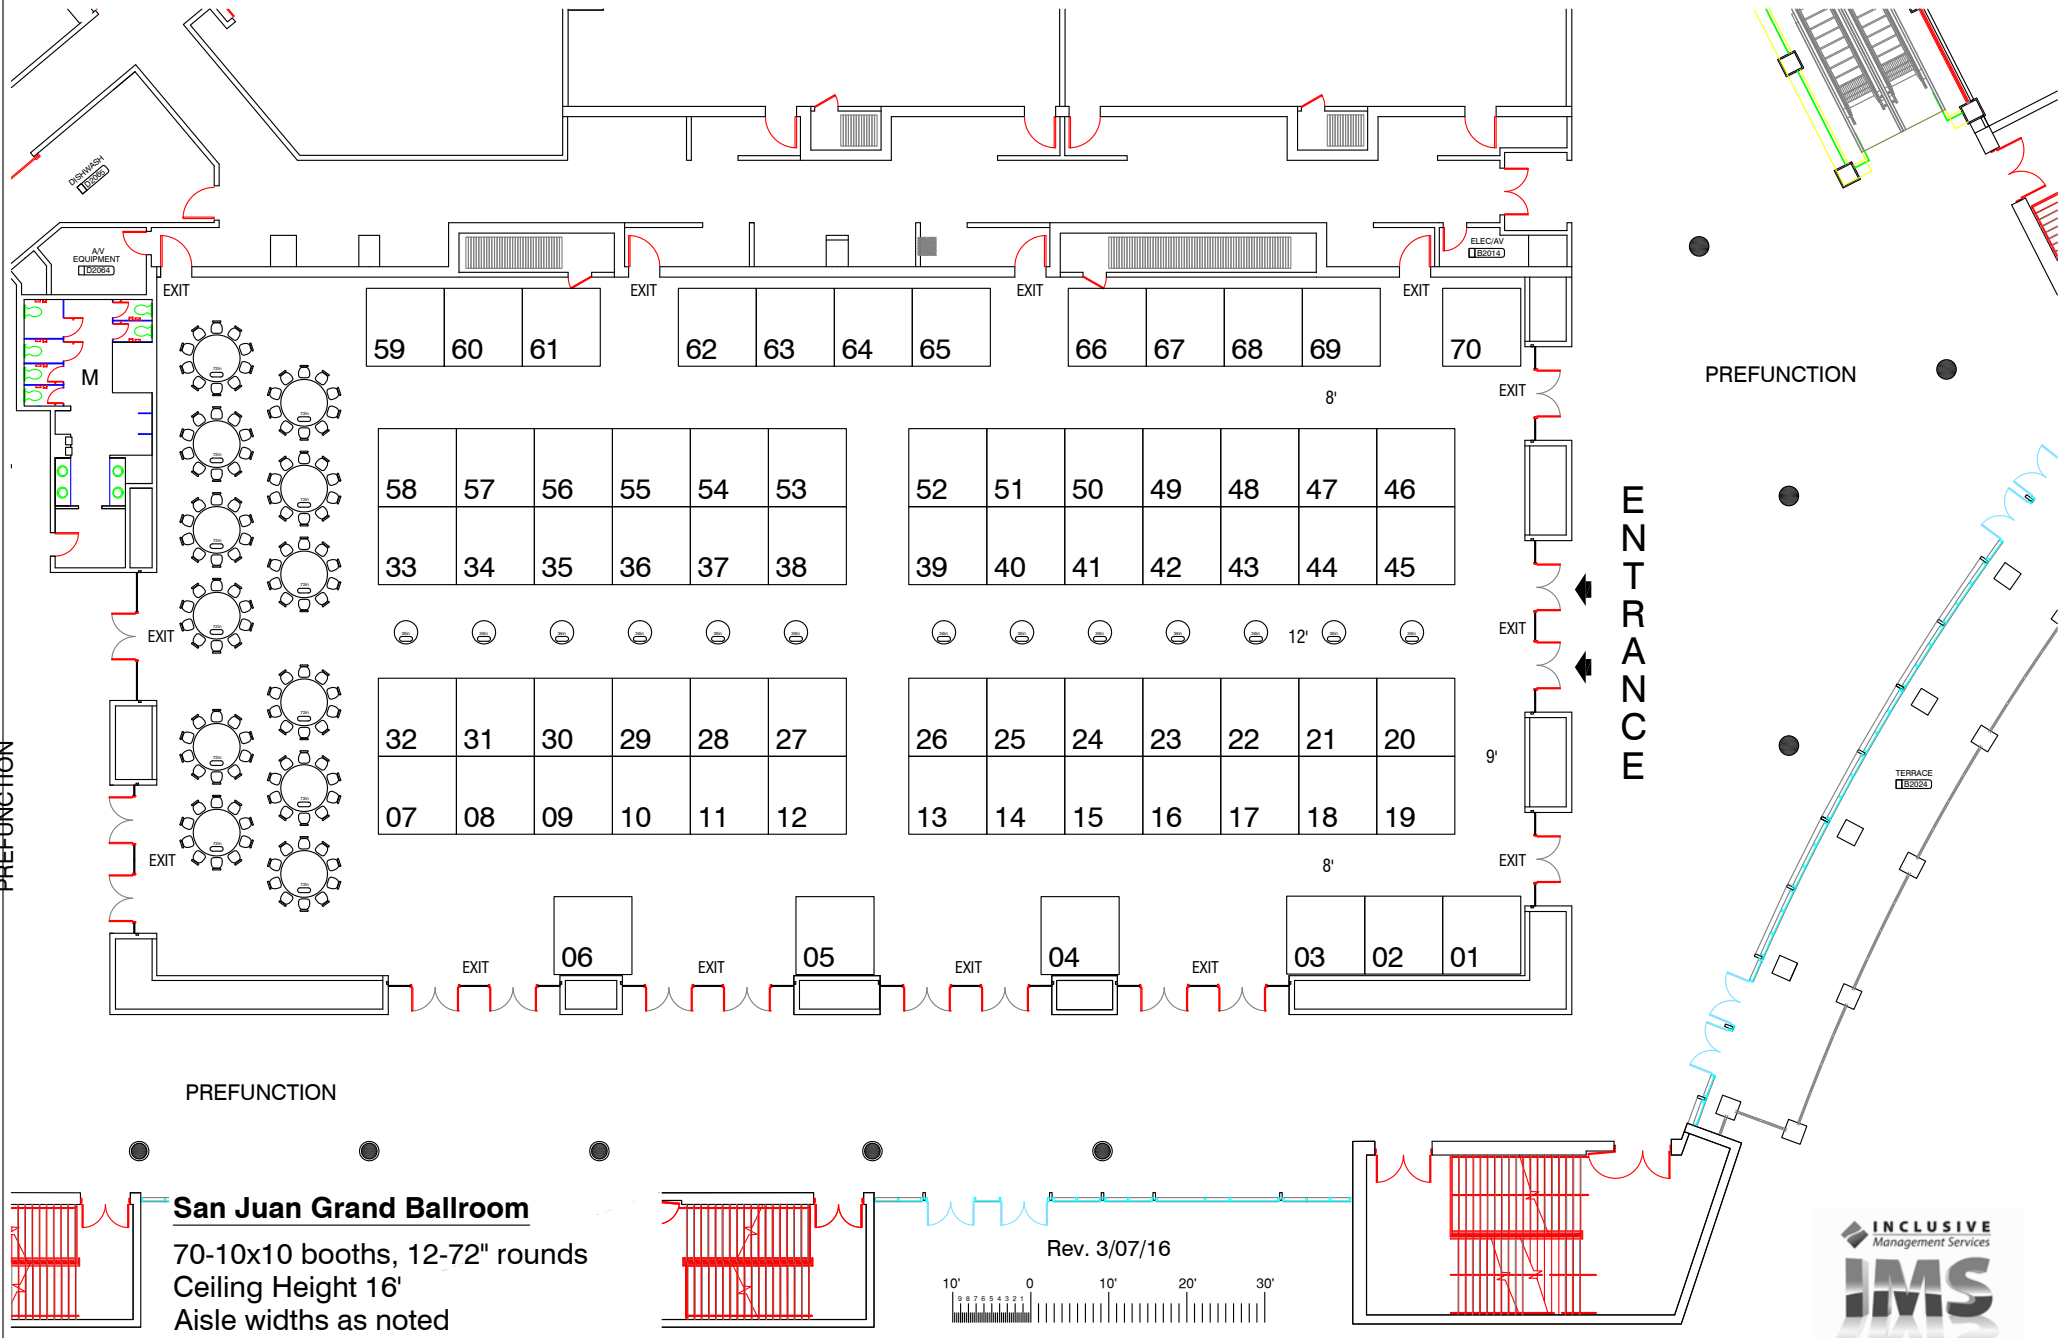

CANTO '16

July 2016

Sheraton Puerto Rico Hotel & Casino · San Juan, Puerto Rico

PREFUNCTION

ENTRANCE

TERRACE

PREFUNCTION

San Juan Grand Ballroom

70-10x10 booths, 12-72" rounds
Ceiling Height 16'
Aisle widths as noted

Rev. 3/07/16