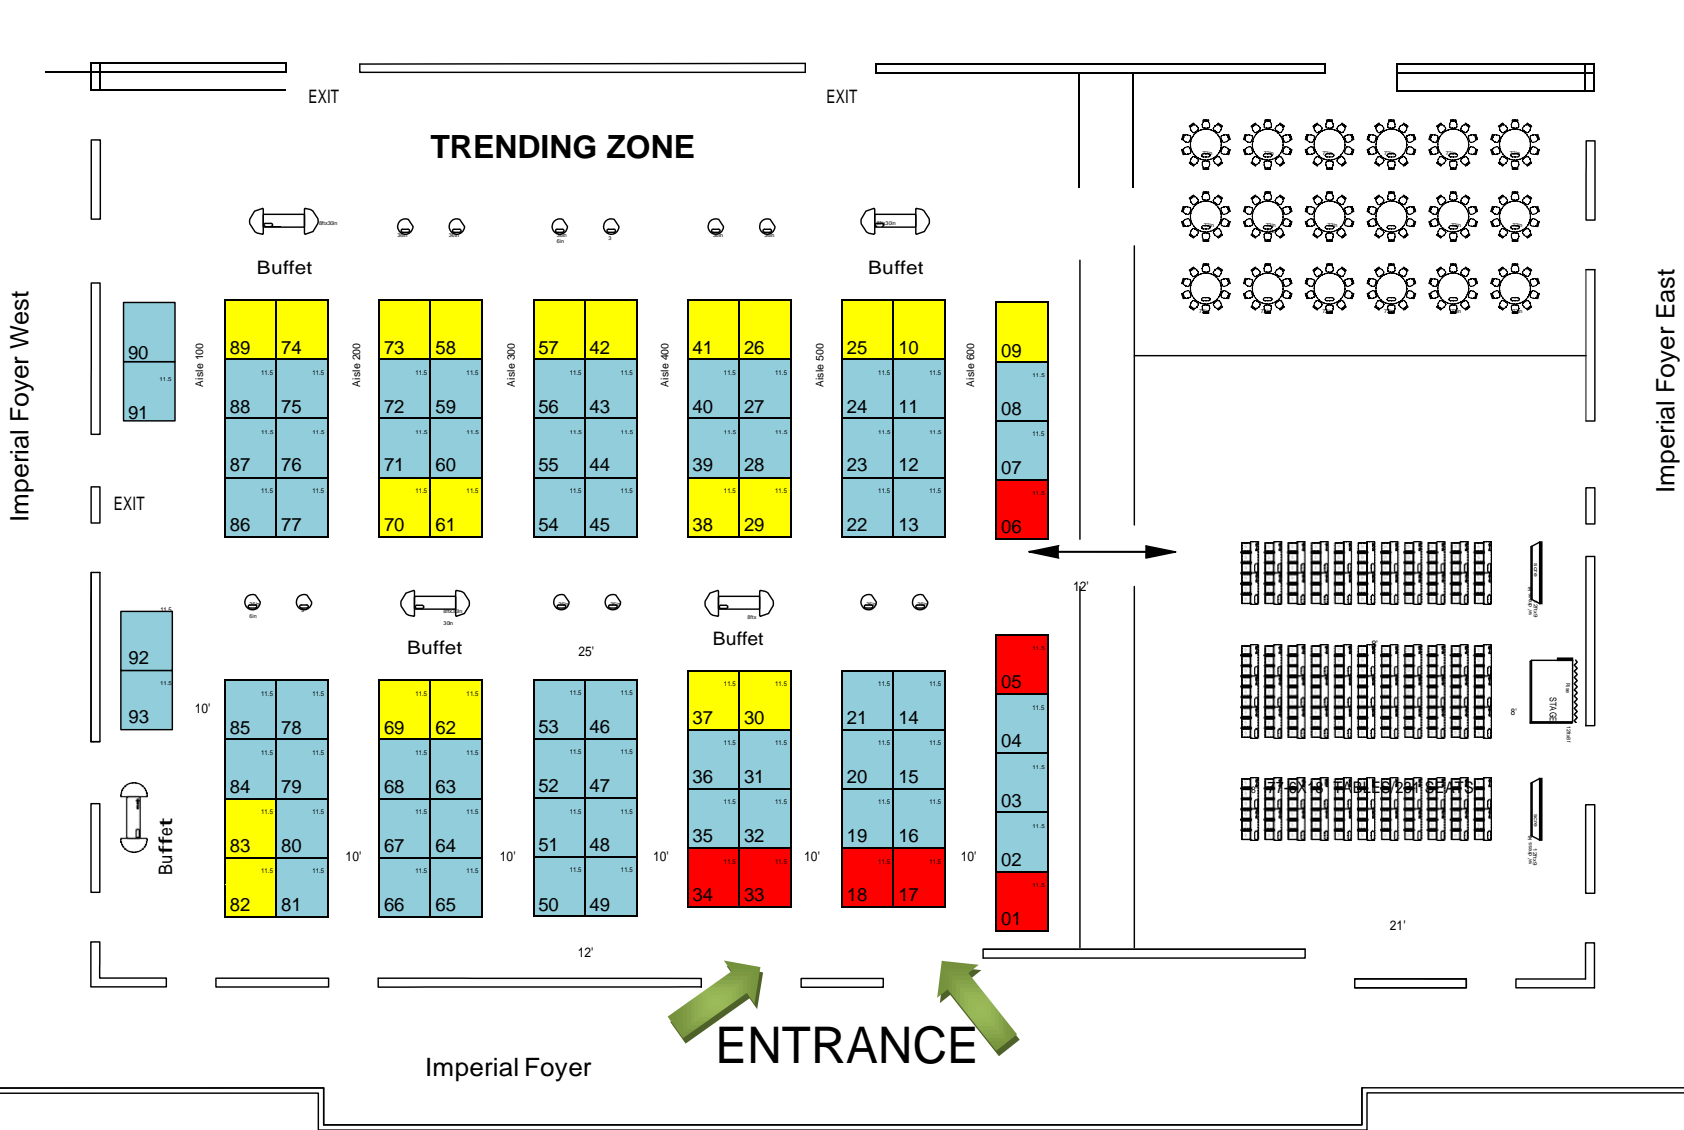

Canto 2014
 August 10-13, 2014
 Atlantis Paradise Island · Paradise Island, Bahamas

Imperial Ballroom A-F
 93-10x11.5 booths
 18-72" rounds
 Ceiling Height 26'
 Aisle widths as noted

	EXCLUSIVE BOOTH
	PREMIUM BOOTH
	REGULAR BOOTH