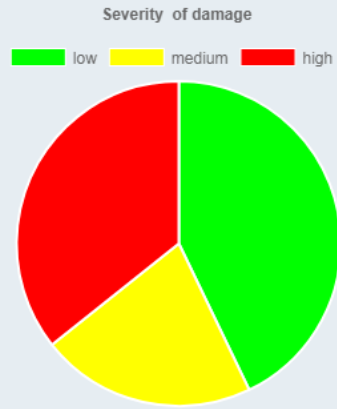

overview of reports

*