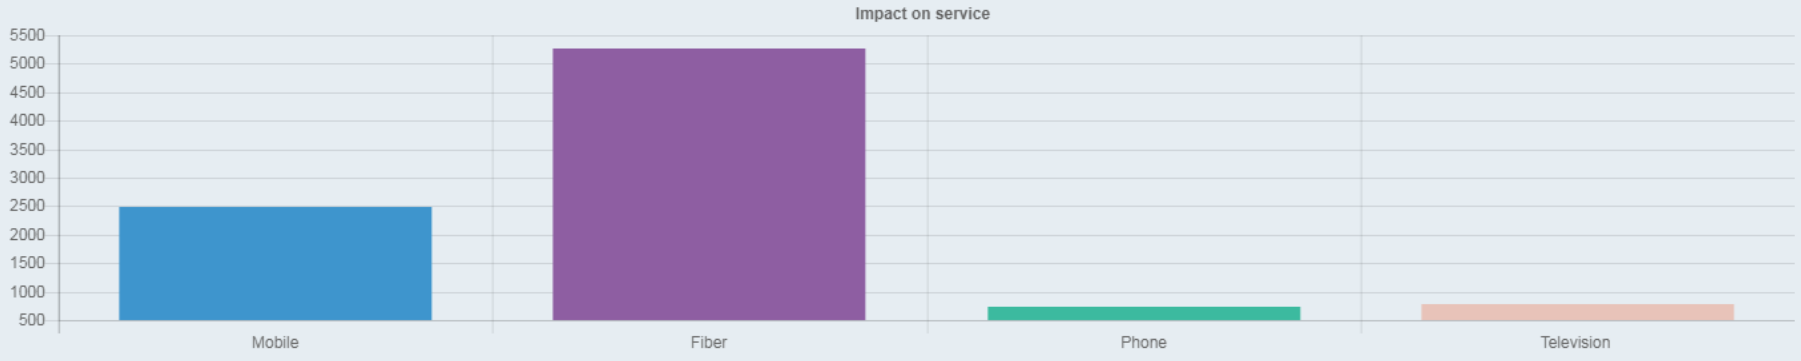

////////////////////////////////////